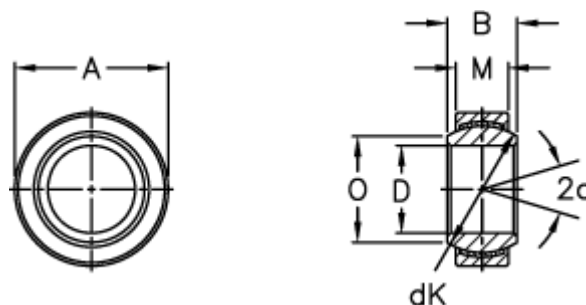

# Data Sheet

Article number: 03442110

Description: Fluro Rod end GE 110EC-NIRO

## Measures

A = 160 0 -0,025

B = 70

D = 110 0 -0,020

dK = 140

Dynamic load C (kN) = 1460

M = 55

O = 121.2

Static load C0 (kN) = 2548

Tilt angle = 6

Weight = 4700